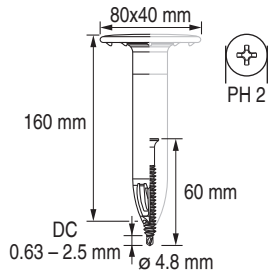

2059345
22.01.2014

S-IDP 4.8S/8040x180

2045836

Rostfrei/Inox/Stainless

2059345