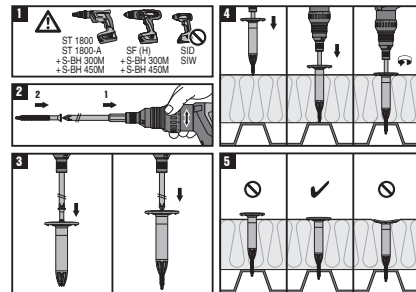

Rostfrei/Inox/Stainless