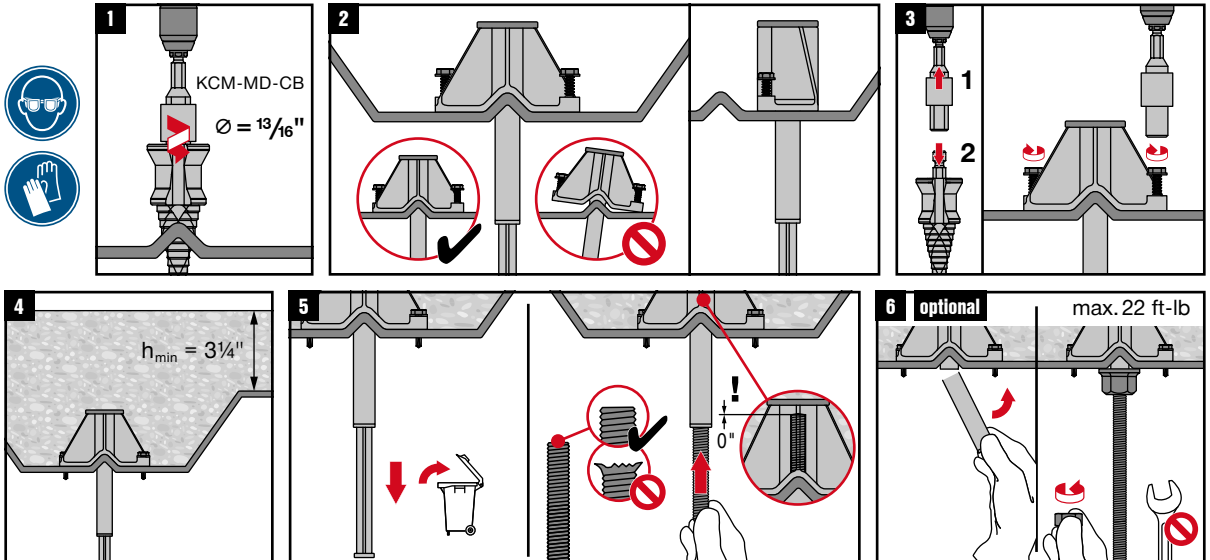

KCC-MD Short Plate 1/2"

2277311-05.2023

45 KWIK CAST CONNECT KCC-MD SHORT PLATE 1/2" ORG-ORG #2268104

Info | Shop

qr.hilti.com/2268104

LOT NUMBER:

Made in Taiwan
Hilti = trademark of
Hilti Corp., Schaun, LI

7 613024 294886